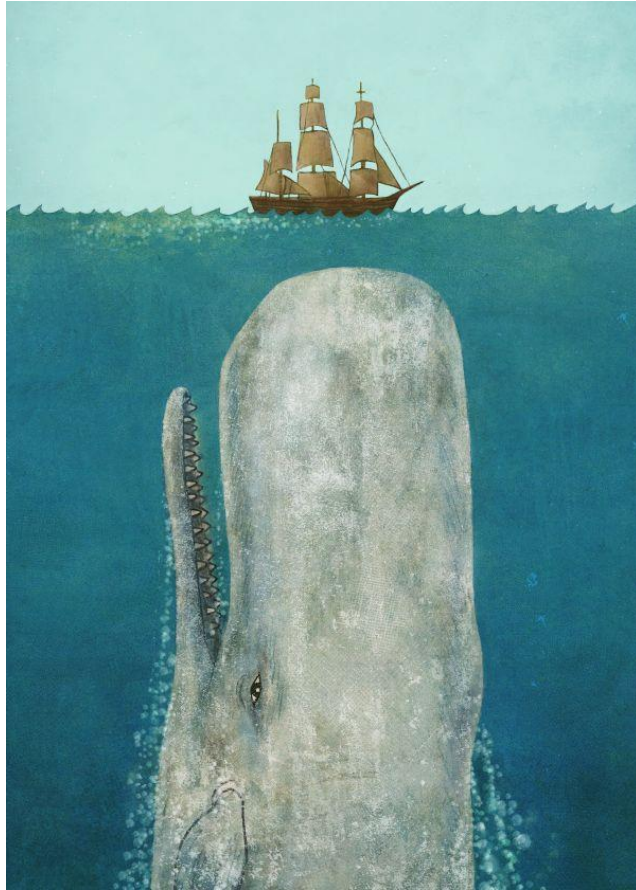

## FULL METAL PRINTS THAT TAKE 20 SECONDS TO HANG

POSTED ON 9/12/13  
BY [JOE MCGAULEY](#)

Want some new art but don't feel like riddling your walls with holes? Try **[Displate](#)**, a new art e-shop turning out sub-\$100 prints on sheets of thin steel that mount to the wall without screws or nails in 20 seconds. Available in a uniform size of 18 inches by 13 inches, each piece is water resistant and printed in vibrant HD color that won't fade with time (meaning it will stand up to the abuse from multiple moves, the elements, and generally age better than canvas, not to mention *you*). And hanging's as simple as adhering the included magnet to the desired wall, sticking the print to it, and leveling. There's no shortage of options either, as they've partnered with 100+ artists. Scroll down to check out five of our favorites.

*The Whale* by [Terry Fan](#) — \$70

*The Unstoppabull Force* by [Mat Miller](#) — \$65

***The Dreamer* by Paula Flores — [\\$69](#)**

***Big Sky* by Terry Fan — [\\$70](#)**

***Windmill* by JUSTART — \$79**