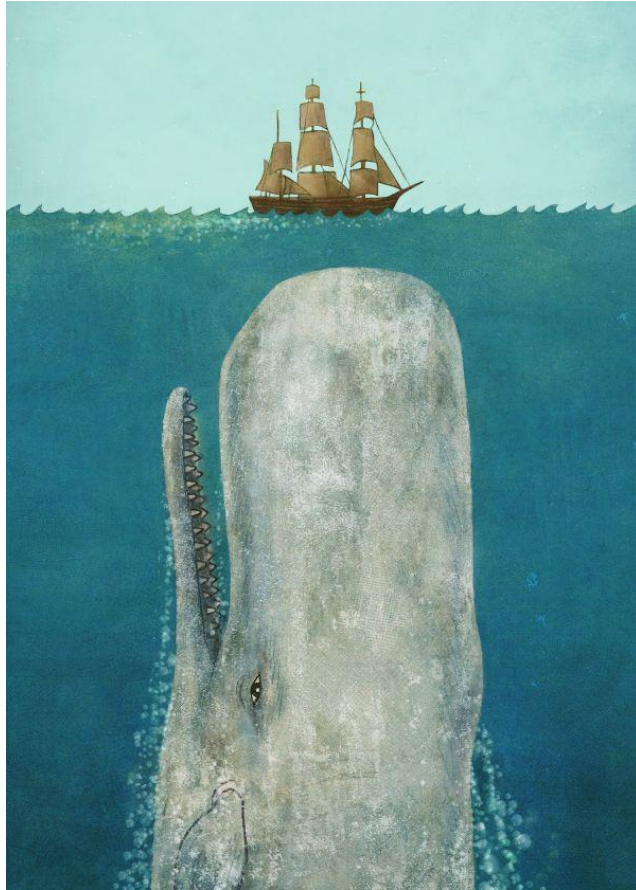

FULL METAL PRINTS THAT TAKE 20 SECONDS TO HANG

POSTED ON 9/12/13
BY [JOE MCGAULEY](#)

Want some new art but don't feel like riddling your walls with holes? Try **Displate**, a new art e-shop turning out sub-\$100 prints on sheets of thin steel that mount to the wall without screws or nails in 20 seconds. Available in a uniform size of 18 inches by 13 inches, each piece is water resistant and printed in vibrant HD color that won't fade with time (meaning it will stand up to the abuse from multiple moves, the elements, and generally age better than canvas, not to mention *you*). And hanging's as simple as adhering the included magnet to the desired wall, sticking the print to it, and leveling. There's no shortage of options either, as they've partnered with 100+ artists. Scroll down to check out five of our favorites.

The Whale by [Terry Fan](#) — \$70

The Unstoppabull Force by [Mat Miller](#) — \$65

***The Dreamer* by Paula Flores — [\\$69](#)**

***Big Sky* by Terry Fan — [\\$70](#)**

***Windmill* by JUSTART — \$79**