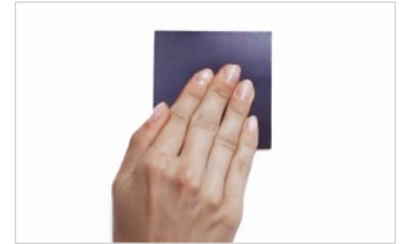

Displate

Hanging instructions

1. Peel off the foil from the magnet(s).

2. Stick magnet(s) to the surface.

For M and XL place the magnet in the middle of the plate.

For L place one magnet at the top of the plate and a second one at the bottom.

5. Overjoyed with your new decor?
Share your results!
#displate #displayyourself

3. Press it firmly for 20 seconds.

4. Hang the Displate

Congrats, you've just decorated your home!

SAFETY

Not for children 0-3

Not tested on living beings

Made for decor, not tested for other purposes

M and XL Displates are sent with one magnet. L Displates are sent with two magnets.

Please keep the following in mind: do not stick the magnets to uneven surfaces. Choose a clean, degreased and dry one. The smoother the surface, the better the hold.