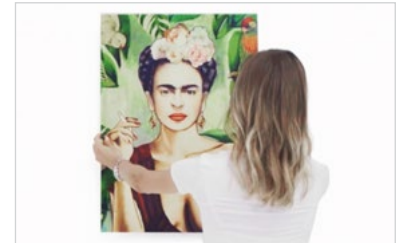

Displate

Hanging instructions

1. Peel off the foil from the magnet(s).

2. Stick magnet(s) to the surface.

For M and XL place the magnet in the middle of the plate.

For L place one magnet at the top of the plate and a second one at the bottom.

5. Overjoyed with your new decor?
Share your results!
#displate #displayyourself

3. Press it firmly for 20 seconds.

4. Hang the Displate

Congrats, you've just decorated your home!

SAFETY

Not for children 0-3