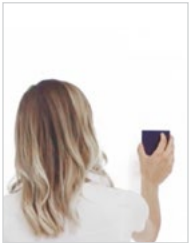

Displate

Hanging instructions

1. Peel off the foil from the magnet(s).

2. Stick magnet(s) to the surface.

For M and XL place the magnet in the middle of the plate.

For L place one magnet at the top of the plate and a second one at the bottom.

5. Overjoyed with your new decor?
Share your results!
#displate #displayyourself

3. Press it firmly for 20 seconds.

4. Hang the Displate

Congrats, you've just decorated your home!

SAFETY

Not for children 0-3